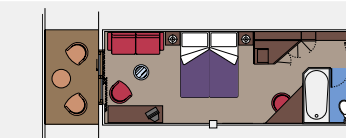

### 132 Balcony Suites

Balcony suites (≈27 m<sup>2</sup>)

Double bed.

Air conditioning, spacious wardrobe, bathroom with bathtub, TV, telephone, cable internet connection (for a fee), mini bar, safe deposit box.

### 2 Family Cabins

A bedroom area and a living area with up to 4 berths (22 m<sup>2</sup>)

Double bed can be converted into two single beds.

Air conditioning, bathroom with shower, TV, telephone, mini bar, safe deposit box.

### 370 Ocean View

Cabins with porthole (13 m<sup>2</sup>)

Double bed can be converted into two single beds.

Air conditioning, bathroom with shower, TV, telephone, mini bar, safe deposit box.

### 272 Inside

Inside cabins (13 m<sup>2</sup>)

Double bed can be converted into two single beds.

Air conditioning, bathroom with shower, TV, telephone, mini bar, safe deposit box.