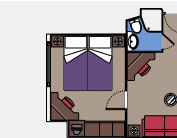

### 132 Balcony Suites

Balcony suites (≈27 m<sup>2</sup>)

Double bed.

Air conditioning, spacious wardrobe, bathroom with bathtub, TV, telephone, cable internet connection (for a fee), mini bar, safe deposit box.

### 2 Family Cabins

A bedroom area and a living area with up to 4 berths (22 m<sup>2</sup>)

Double bed can be converted into two single beds.

Air conditioning, bathroom with shower, TV, telephone, mini bar, safe deposit box.

### 370 Ocean View

Cabins with porthole (13 m<sup>2</sup>)

Double bed can be converted into two single beds.

Air conditioning, bathroom with shower, TV, telephone, mini bar, safe deposit box.

### 272 Inside

Inside cabins (13 m<sup>2</sup>)

Double bed can be converted into two single beds.

Air conditioning, bathroom with shower, TV, telephone, mini bar, safe deposit box.