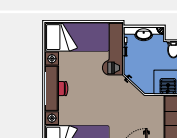

Single beds.

Air conditioning, bathroom with shower, TV, telephone, mini bar, safe deposit box.