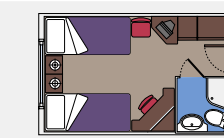

### 132 Balcony Suites

Balcony suites (≈27 m<sup>2</sup>)

Double bed.

Air conditioning, spacious wardrobe, bathroom with bathtub, TV, telephone, cable internet connection (for a fee), mini bar, safe deposit box.

### 2 Family Cabins

A bedroom area and a living area with up to 4 berths (22 m<sup>2</sup>)

Double bed can be converted into two single beds.

Air conditioning, bathroom with shower, TV, telephone, mini bar, safe deposit box.

### 370 Ocean View

Cabins with porthole (13 m<sup>2</sup>)

Double bed can be converted into two single beds.

Air conditioning, bathroom with shower, TV, telephone, mini bar, safe deposit box.

### 272 Inside

Inside cabins (13 m<sup>2</sup>)

Double bed can be converted into two single beds.

Air conditioning, bathroom with shower, TV, telephone, mini bar, safe deposit box.