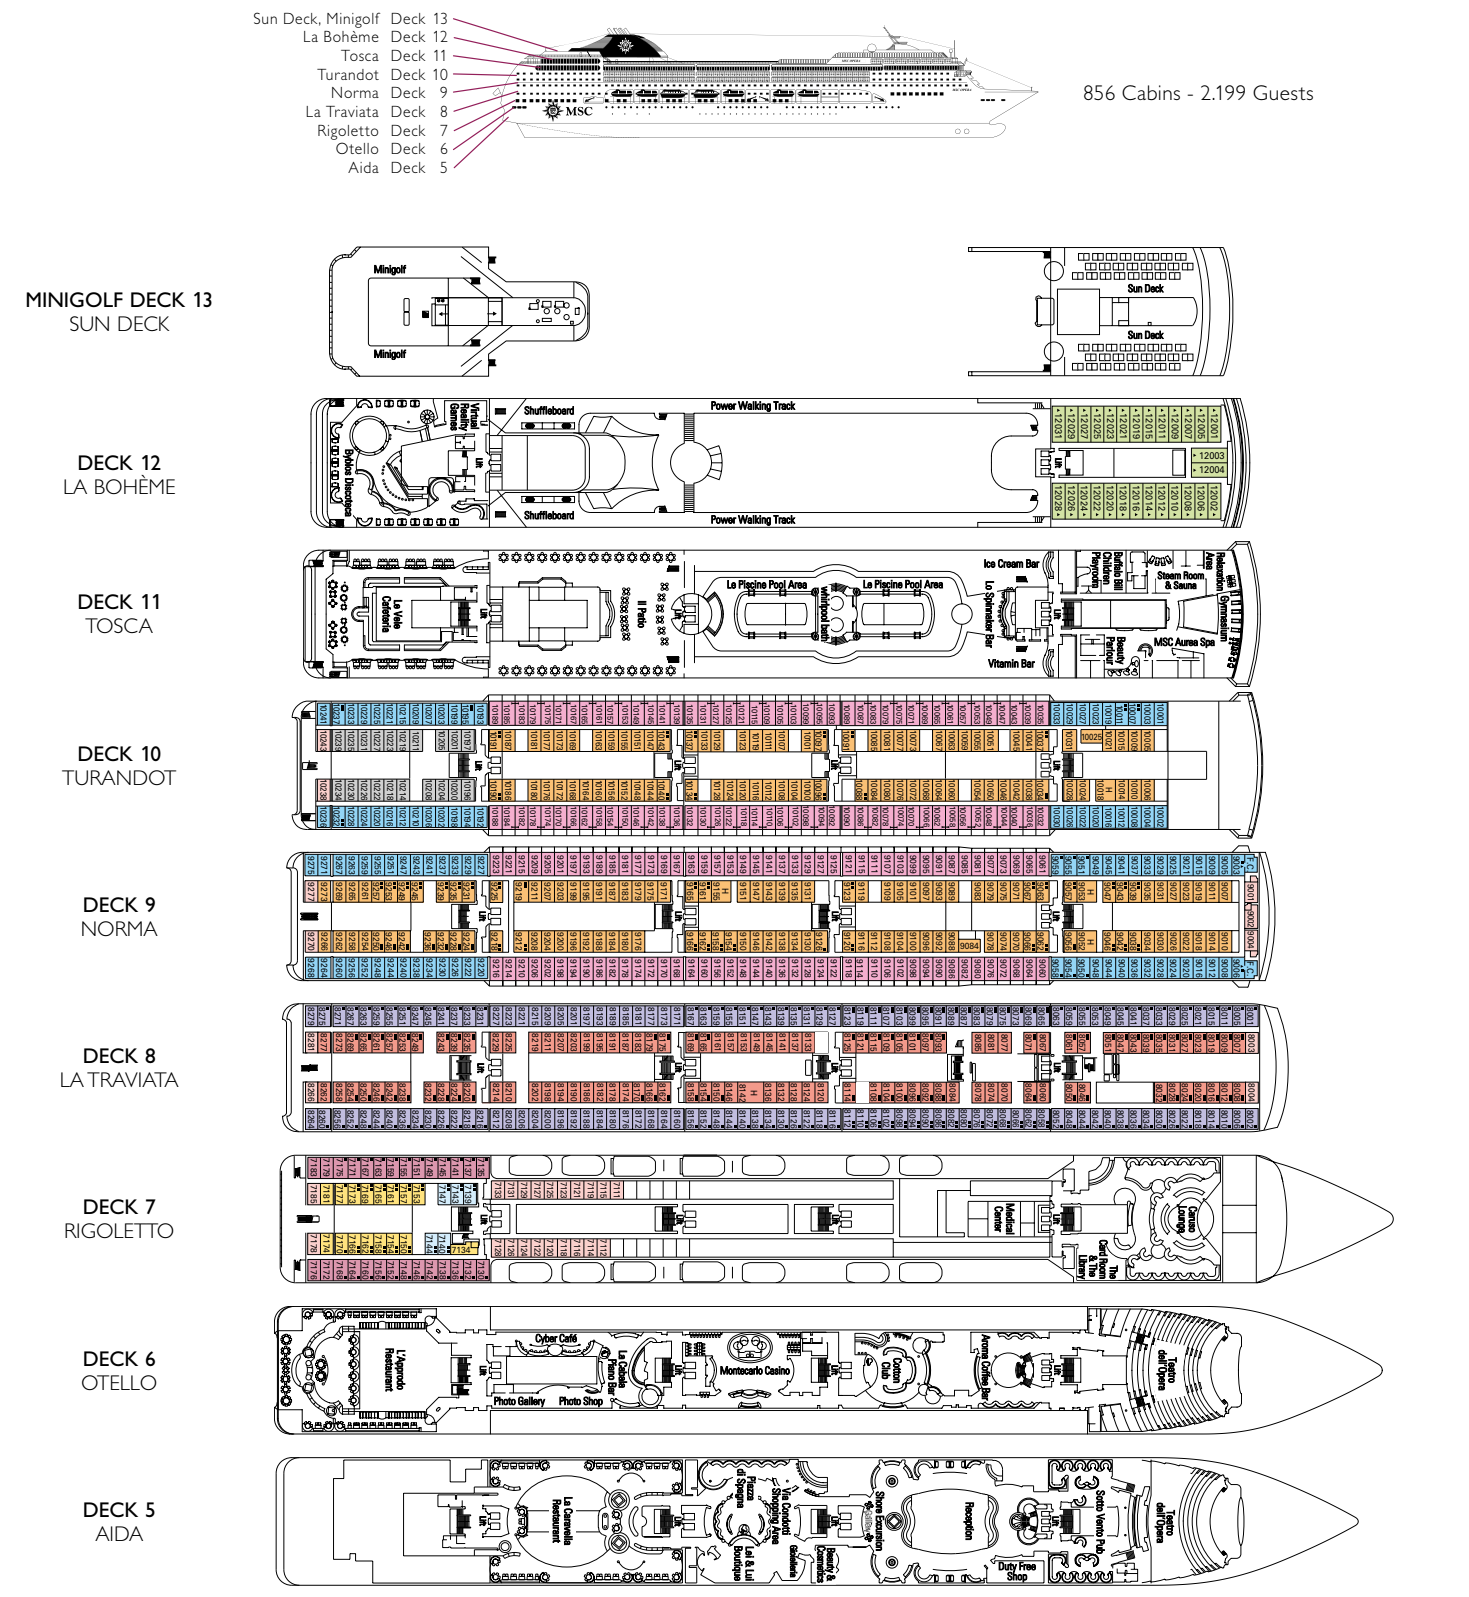

DECK PLAN & ACCOMMODATION

CABINS CATEGORIES			
1 Inside	4 Inside	7 Ocean View	10 Balcony Cabin
2 Inside	5 Inside	8 Ocean View	11 Balcony Suite
3 Inside	6 Ocean View	9 Ocean View	

• 3rd bed available in Cat. 1-2-3-4-7-8-9-11
• 4th bed available in Cat. 1-2-3-4-8-9
• All cabins have one double bed convertible to two single beds, except cabins for people with disabilities (H).
* Certain cabins have restricted views.

LEGEND	
▲ Sofa bed	✕ Connecting cabins
■ 3rd bed is a bunk bed	H Cabin for people with disabilities
■ 3rd and 4th beds are bunks	F.C. Family Cabin

Data and descriptions are subject to change and will be verified at time of booking.

PUBLIC AREAS

LOUNGES & CONFERENCE ROOMS

- THEATRE
- LIBRARY, CARD ROOM, MEETING ROOMS

RESTAURANTS & BARS

- 4 RESTAURANTS
- 11 BARS

WELLNESS & SPA

- 2 WHIRLPOOL BATHS
- SOLARIUM, BEAUTY FARM, SAUNA, TURKISH BATH, RELAXATION ROOM, HAIRDRESSER

SPORTS

- GYMNASIUM
- SHUFFLEBOARD, POWER WALKING TRACK, MINIGOLF

ENTERTAINMENT

- KARAOKE, INTERNET POINT, VIDEO GAMES
- CHILDREN PLAYROOM
- DISCOTHEQUE, THEATRE
- CASINO
- 2 POOLS
- PHOTO GALLERY

COMMON SERVICES

- DUTY FREE SHOPS, SHOPPING AREA, PHOTO SHOP
- MEDICAL CENTER
- EXCURSION OFFICE
- WI-FI INTERNET CONNECTION

11.2011

MSC OPERA

TECHNICAL SHEET