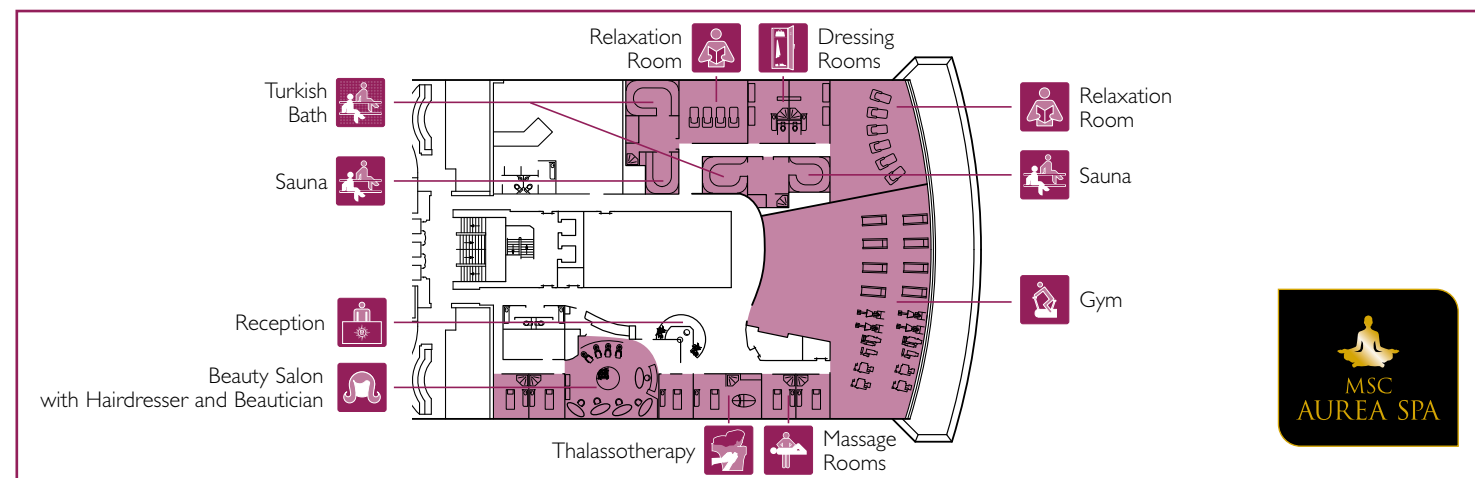

28 Balcony Suites

Double bed can be converted into two single beds.

Air conditioning, spacious wardrobe, bathroom with bathtub, TV, telephone, cable internet connection (for a fee), mini bar, safe deposit box.

2 Family Cabins

Double bed can be converted into two single beds.

Air conditioning, bathroom with shower, TV, telephone, mini bar, safe deposit box.

172 Balcony Cabins

Double bed can be converted into two single beds.

Air conditioning, bathroom with shower, TV, telephone, mini bar, safe deposit box.

295 Ocean View

Double bed can be converted into two single beds.

Air conditioning, bathroom with shower, TV, telephone, mini bar, safe deposit box.

354 Inside

Double bed can be converted into two single beds.

Air conditioning, bathroom with shower, TV, telephone, mini bar, safe deposit box.

5 Cabins for people with disabilities

Single beds.

Air conditioning, bathroom with shower, TV, telephone, mini bar, safe deposit box.

VARIOUS SERVICES	Seats	Use	Surface (m²)	Deck
MEDICAL CENTER		Medical center	107	7 Rigoletto
RECEPTION	160	Reception, guest service	1.117	5 Aida
SHORE EXCURSION		Excursion office	40	5 Aida

CONFERENCE ROOMS	Seats	Stage / Dance floor dimensions (m²)		Surface (m²)	Deck
BYBLOS DISCOTECA	322	-	40	739	12 La Bohème
CARUSO LOUNGE	334	-	18	750	7 Rigoletto
COTTON CLUB	155	-	26	345	6 Otello
TEATRO DELL'OPERA	713	115	-	1.135	5 Aida / 6 Otello

INCENTIVE FACILITIES

The ship is equipped with advanced sound and light systems, video projection equipment and a computer operated plasma wall. A high-tech vision sharing system will allow vision from any given source on the ship to be shared throughout the ship, or to specific lounges or public areas. Wi-fi Internet connection available in all public areas.

RESTAURANTS	Seats	Use	Surface (m²)	Deck
L'APPRODO	422	Upper restaurant	583	6 Otello
LA CARAVELLA	681	Lower restaurant	1.065	5 Aida
LE VELE	380	Cafeteria, self-service buffet, bar	710	11 Tosca
IL PATIO	402	Grill, pizzeria, bar	968	11 Tosca

BARS / LOUNGES	Seats	Use	Surface (m²)	Deck
AROMA COFFEE BAR	91	Bar, café	245	6 Otello
CARUSO LOUNGE	334	Bar, shows, music, dance floor	750	7 Rigoletto
COTTON CLUB	155	Bar, music, dance floor	345	6 Otello
LA CABALA	102	Piano bar	300	6 Otello
PIAZZA DI SPAGNA	259	Piano bar	902	5 Aida
SOTTO VENTO PUB	172	Bar, video music	350	5 Aida

OUTDOOR BARS	Seats	Use	Surface (m²)	Deck
LO SPINNAKER		Pool bar, ice cream bar, vitamin bar	2.364	11 Tosca