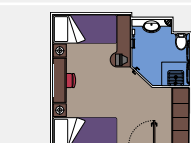

DECK PLAN & ACCOMMODATION

CABINS CATEGORIES			
1 Inside	4 Inside	7 Ocean View	10 Balcony Cabin
2 Inside	5 Inside	8 Ocean View	11 Balcony Suite
3 Inside	6 Ocean View	9 Ocean View	

• 3rd bed available in Cat. 1-2-3-4-7-8-9-11
 • 4th bed available in Cat. 1-2-3-4-8-9
 • All cabins have one double bed convertible to two single beds, except cabins for people with disabilities (H).
 * Certain cabins have restricted views.

COMMON SERVICES, RESTAURANTS & BARS

ENTERTAINMENT, SPA & SPORTS

CABIN TYPES

FACILITIES FOR PEOPLE WITH DISABILITIES		Height of seat from the floor	48 cm
Available categories	cat. 3, 4	Does the WC seat have grab rails?	Yes
Cabin door width	88 cm	Are wheelchairs available on board?	In limited numbers on request
Bathroom door width	88 cm	Are all decks/public areas accessible?	Yes
Size of cabin (floor space)	21 m ²	Are all lifeboats wheelchair-accessible?	Yes
Size of bathroom	2.5 m ²	Do the elevators have deck indicators?	Yes
Is there a fold-down seat in the shower?	Yes	Can severely visually impaired/blind guests be catered for on the cruise?	Only with full-time carer

VARIOUS SERVICES	Seats	Use	Surface (m ²)	Deck
MEDICAL CENTER		Medical center	107	7 Rigoletto
RECEPTION	160	Reception, guest service	1.117	5 Aida
SHORE EXCURSION		Excursion office	40	5 Aida

CONFERENCE ROOMS	Seats	Stage / Dance floor dimensions (m ²)		Surface (m ²)	Deck
BYBLOS DISCOTECA	322	-	40	739	12 La Bohème
CARUSO LOUNGE	334	-	18	750	7 Rigoletto
COTTON CLUB	155	-	26	345	6 Otello
TEATRO DELL'OPERA	713	115	-	1.135	5 Aida / 6 Otello