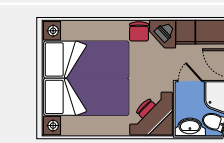

COMMON SERVICES, RESTAURANTS & BARS

ENTERTAINMENT, SPA & SPORTS

CABIN TYPES

FACILITIES FOR PEOPLE WITH DISABILITIES		Height of seat from the floor	48 cm
Available categories	cat. 3, 4	Does the WC seat have grab rails?	Yes
Cabin door width	88 cm	Are wheelchairs available on board?	In limited numbers on request
Bathroom door width	88 cm	Are all decks/public areas accessible?	Yes
Size of cabin (floor space)	21 m²	Are all lifeboats wheelchair-accessible?	Yes
Size of bathroom	2.5 m²	Do the elevators have deck indicators?	Yes
Is there a fold-down seat in the shower?	Yes	Can severely visually impaired/blind guests be catered for on the cruise?	Only with full-time carer

TECHNICAL CHARACTERISTICS OF THE SHIP	
GROSS TONNAGE	59.058 tons
LENGTH	251,25 m
BEAM	28,80 m
HEIGHT	54 m
DECKS	13, incl. 9 for guests
LIFTS	9
VOLTAGE (in cabin)	110/220 Volts
MAXIMUM SPEED	21,70 knots
STABILIZERS	Stabilized with 2 fins
NUMBER OF PASSENGERS	1.712 (on double basis)
NUMBER OF CABINS	856
CREW MEMBERS	about 728
POOLS	2, both with child-appropriate areas; 2 whirlpool baths