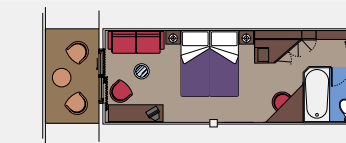

DECK PLAN & ACCOMMODATION

CABINS CATEGORIES			
1 Inside	4 Inside	7 Ocean View	10 Balcony Cabin
2 Inside	5 Inside	8 Ocean View	11 Balcony Suite
3 Inside	6 Ocean View	9 Ocean View	

• 3rd bed available in Cat. 1-2-3-4-7-8-9-11
 • 4th bed available in Cat. 1-2-3-4-8-9
 • All cabins have one double bed convertible to two single beds, except cabins for people with disabilities (H).
 * Certain cabins have restricted views.

COMMON SERVICES, RESTAURANTS & BARS

ENTERTAINMENT, SPA & SPORTS

CABIN TYPES

FACILITIES FOR PEOPLE WITH DISABILITIES		Height of seat from the floor	48 cm
Available categories	cat. 3, 4	Does the WC seat have grab rails?	Yes
Cabin door width	88 cm	Are wheelchairs available on board?	In limited numbers on request
Bathroom door width	88 cm	Are all decks/public areas accessible?	Yes
Size of cabin (floor space)	21 m ²	Are all lifeboats wheelchair-accessible?	Yes
Size of bathroom	2.5 m ²	Do the elevators have deck indicators?	Yes
Is there a fold-down seat in the shower?	Yes	Can severely visually impaired/blind guests be catered for on the cruise?	Only with full-time carer

28 Balcony Suites

Balcony suites (≈27 m²)

Double bed can be converted into two single beds.

Air conditioning, spacious wardrobe, bathroom with bathtub, TV, telephone, cable internet connection (for a fee), mini bar, safe deposit box.

2 Family Cabins

A bedroom area and a living area with up to 4 berths (22 m²)

Double bed can be converted into two single beds.

Air conditioning, bathroom with shower, TV, telephone, mini bar, safe deposit box.