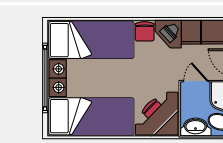

COMMON SERVICES, RESTAURANTS & BARS

ENTERTAINMENT, SPA & SPORTS

CABIN TYPES

FACILITIES FOR PEOPLE WITH DISABILITIES		Height of seat from the floor	48 cm
Available categories	cat. 3, 4	Does the WC seat have grab rails?	Yes
Cabin door width	88 cm	Are wheelchairs available on board?	In limited numbers on request
Bathroom door width	88 cm	Are all decks/public areas accessible?	Yes
Size of cabin (floor space)	21 m²	Are all lifeboats wheelchair-accessible?	Yes
Size of bathroom	2.5 m²	Do the elevators have deck indicators?	Yes
Is there a fold-down seat in the shower?	Yes	Can severely visually impaired/blind guests be catered for on the cruise?	Only with full-time carer

TECHNICAL CHARACTERISTICS OF THE SHIP	
GROSS TONNAGE	59.058 tons
LENGTH	251,25 m
BEAM	28,80 m
HEIGHT	54 m
DECKS	13, incl. 9 for guests
LIFTS	9
VOLTAGE (in cabin)	110/220 Volts
MAXIMUM SPEED	21,70 knots
STABILIZERS	Stabilized with 2 fins
NUMBER OF PASSENGERS	1.712 (on double basis)
NUMBER OF CABINS	856
CREW MEMBERS	about 728
POOLS	2, both with child-appropriate areas; 2 whirlpool baths