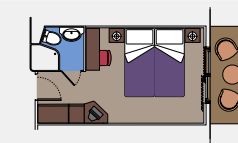

DECK PLAN & ACCOMMODATION

CABINS CATEGORIES			
1 Inside	4 Inside	7 Ocean View	10 Balcony Cabin
2 Inside	5 Inside	8 Ocean View	11 Balcony Suite
3 Inside	6 Ocean View	9 Ocean View	

• 3rd bed available in Cat. 1-2-3-4-7-8-9-11
 • 4th bed available in Cat. 1-2-3-4-8-9
 • All cabins have one double bed convertible to two single beds, except cabins for people with disabilities (H).
 * Certain cabins have restricted views.

28 Balcony Suites

Balcony suites (≈27 m²)

Double bed can be converted into two single beds.

Air conditioning, spacious wardrobe, bathroom with bathtub, TV, telephone, cable internet connection (for a fee), mini bar, safe deposit box.

2 Family Cabins

A bedroom area and a living area with up to 4 berths (22 m²)

Double bed can be converted into two single beds.

Air conditioning, bathroom with shower, TV, telephone, mini bar, safe deposit box.

172 Balcony Cabins

Balcony cabins (from ≈15 to ≈16 m²)

Double bed can be converted into two single beds.

Air conditioning, bathroom with shower, TV, telephone, mini bar, safe deposit box.

295 Ocean View

Cabins with porthole (13 m²)