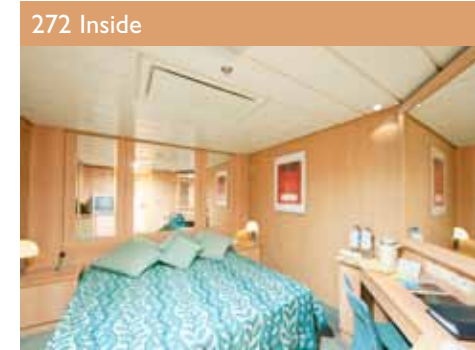

POOLS	Seats	Use	Surface (m²)	Deck
LE PISCINE		Pool area		11 Debussy

Balcony suites (≈27 m²)

Double bed.

Air conditioning, spacious wardrobe, bathroom with bathtub, TV, telephone, cable internet connection (for a fee), mini bar, safe deposit box.

Inside cabins (13 m²)

Double bed can be converted into two single beds.

Air conditioning, bathroom with shower, TV, telephone, mini bar, safe deposit box.

A bedroom area and a living area with up to 4 berths (22 m²)

Double bed can be converted into two single beds.

Air conditioning, bathroom with shower, TV, telephone, mini bar, safe deposit box.

Inside (21 m²)

Single beds.

Air conditioning, bathroom with shower, TV, telephone, mini bar, safe deposit box.

Cabins with porthole (13 m²)

Double bed can be converted into two single beds.

Air conditioning, bathroom with shower, TV, telephone, mini bar, safe deposit box.

FACILITIES FOR PEOPLE WITH DISABILITIES	
Available categories	cat. 3, 4
Cabin door width	88 cm
Bathroom door width	88 cm
Size of cabin (floor space)	21 m²
Size of bathroom	2,5 m²
Is there a fold-down seat in the shower?	Yes
Height of seat from the floor	45 cm
Does the WC seat have grab rails?	Yes
Are wheelchairs available on board?	In limited numbers on request
Are all decks/public areas accessible?	Yes
Are all lifeboats wheelchair-accessible?	Yes
Do the elevators have deck indicators?	Yes
Can severely visually impaired/blind guests be catered for on the cruise?	Only with full-time carer