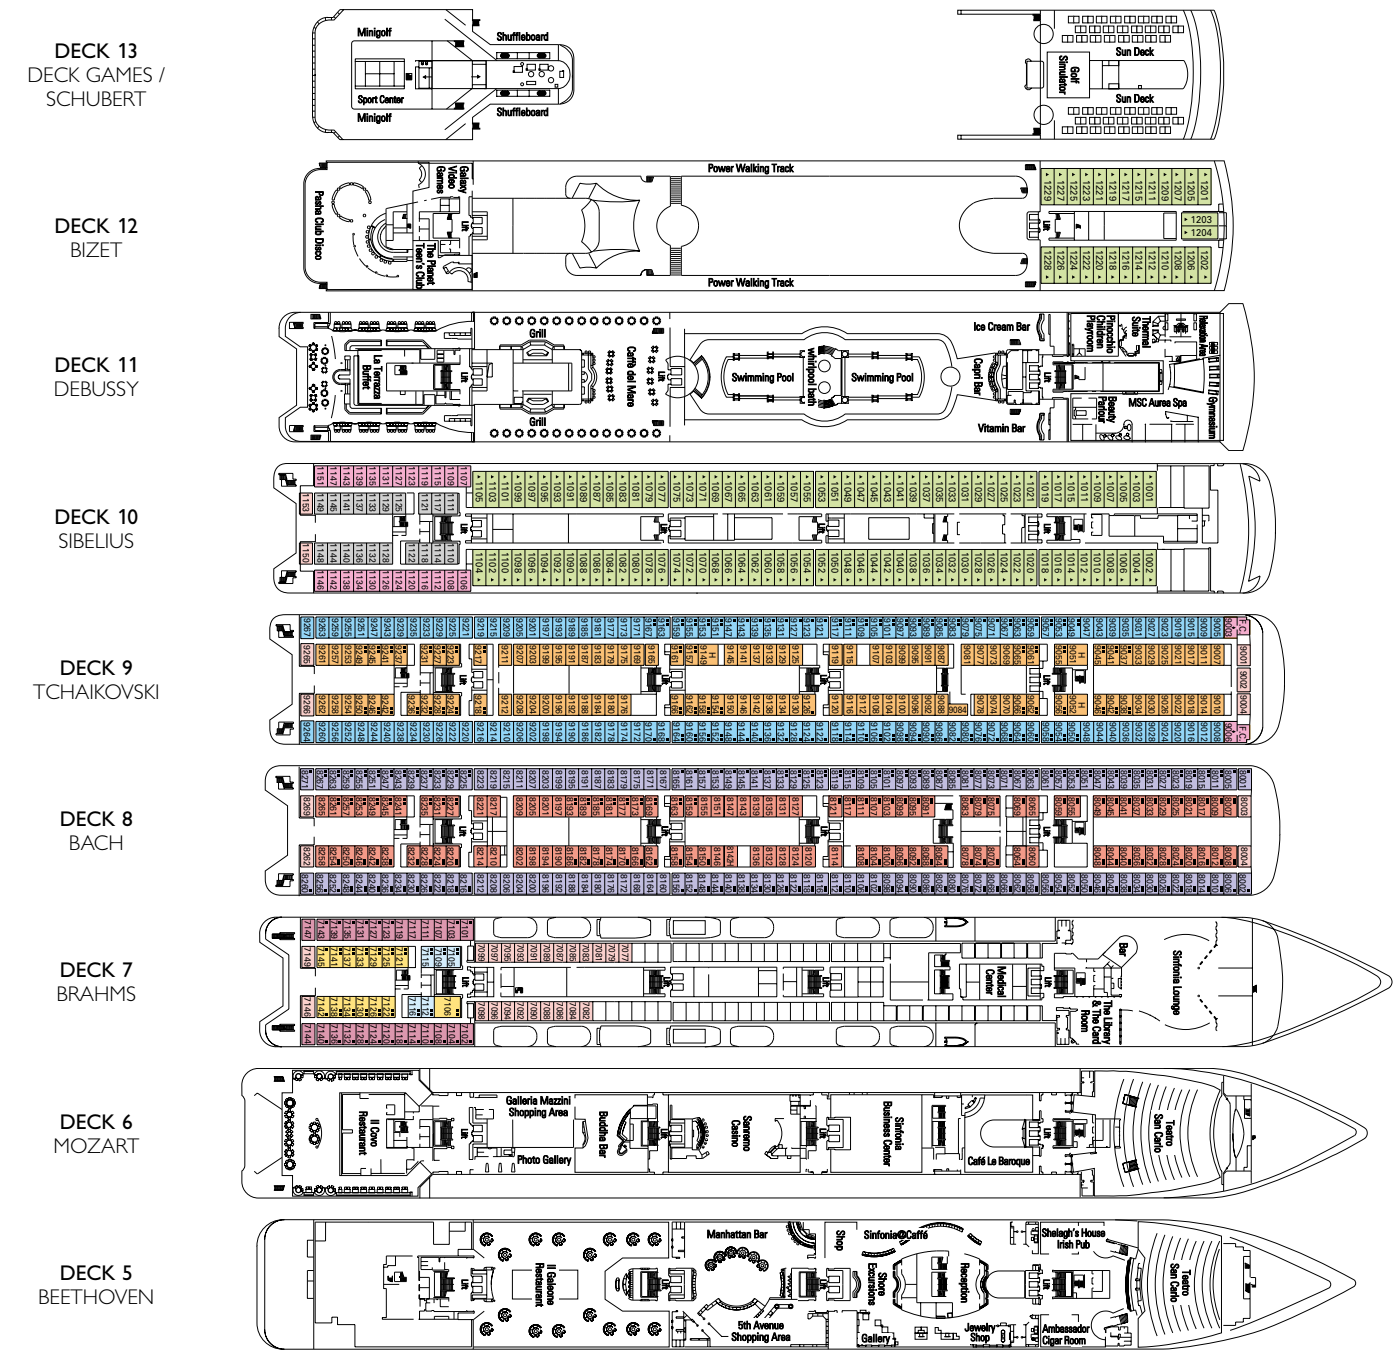

DECK PLAN & ACCOMMODATION

CABINS CATEGORIES			
1 Inside	4 Inside	7 Ocean View	10 Ocean View
2 Inside	5 Inside	8 Ocean View	11 Balcony Suite
3 Inside	6 Ocean View	9 Ocean View	

• 3rd bed available in Cat. 1-2-3-4-7-8-9-10-11
• 4th bed available in Cat. 1-2-3-4-8-9-10
• All cabins have one double bed convertible to two single beds, except cabins for people with disabilities (H).
* Certain cabins have restricted views.

LEGEND	
▲ Sofa bed	H Cabin for people with disabilities
■ 3rd bed is a bunk bed	F.C. Family Cabin
■ 3rd and 4th beds are bunks	

Data and descriptions are subject to change and will be verified at time of booking.

PUBLIC AREAS

LOUNGES & CONFERENCE ROOMS

- THEATRE
- LIBRARY, CARD ROOM, SMOKERS ROOM, MEETING ROOMS

RESTAURANTS & BARS

- 4 RESTAURANTS
- 10 BARS

WELLNESS & SPA

- 2 WHIRLPOOL BATHS
- SOLARIUM, BEAUTY FARM, SAUNA, TURKISH BATH, RELAXATION ROOM, HAIRDRESSER

SPORTS

- GYMNASIUM
- SHUFFLEBOARD, POWER WALKING TRACK, MINIGOLF, TENNIS, BASKETBALL, VOLLEYBALL, GOLF SIMULATOR, FIVE-A-SIDE FOOTBALL

ENTERTAINMENT

- KARAOKE, INTERNET POINT, VIDEO GAMES
- CHILDREN PLAYROOM, TEENAGERS AREA
- DISCOTHEQUE, THEATRE
- CASINO
- 2 POOLS
- PHOTO GALLERY

COMMON SERVICES

- DUTY FREE SHOPS, SHOPPING AREA, PHOTO SHOP
- MEDICAL CENTER
- EXCURSION OFFICE
- WI-FI INTERNET CONNECTION

11.2011

MSC SINFONIA

TECHNICAL SHEET