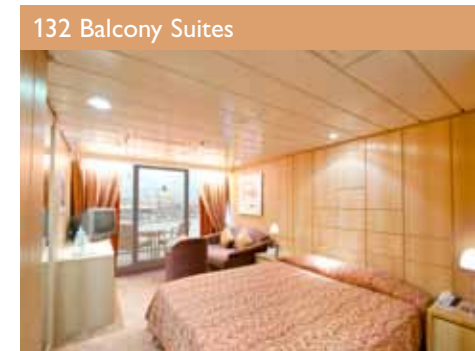

Balcony suites (≈27 m²)

Double bed.

Air conditioning, spacious wardrobe, bathroom with bathtub, TV, telephone, cable internet connection (for a fee), mini bar, safe deposit box.