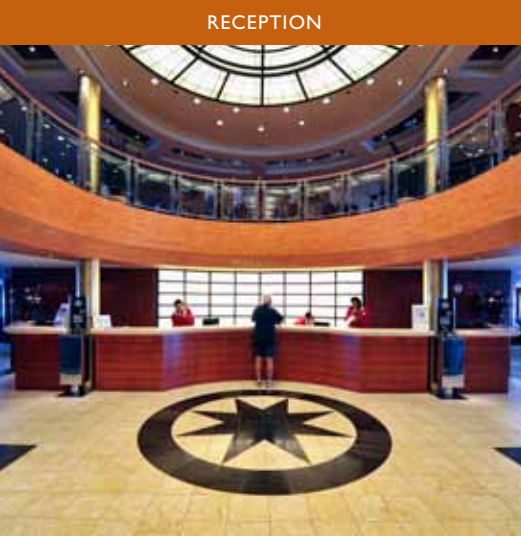

TECHNICAL CHARACTERISTICS OF THE SHIP	
GROSS TONNAGE	58.625 tons
LENGTH	251,25 m
BEAM	28,80 m
HEIGHT	54 m
DECKS	13, incl. 9 for guests
LIFTS	9
VOLTAGE (in cabin)	110/220 Volts
MAXIMUM SPEED	21,70 knots
STABILIZERS	Stabilized with 2 fins
NUMBER OF PASSENGERS	1.554 (on double basis)
NUMBER OF CABINS	777
CREW MEMBERS	about 765
POOLS	2, both with child-appropriate areas; 2 whirlpools baths

VARIOUS SERVICES	Seats	Use	Surface (m²)	Deck
MEDICAL CENTER		Medical center	107	7 Brahms
RECEPTION	136	Reception, guest service	490	5 Beethoven
SHORE EXCURSIONS		Excursion office	40	5 Beethoven

CONFERENCE ROOMS	Seats	Stage / Dance floor dimensions (m²)		Surface (m²)	Deck
PASHA CLUB DISCO	215	-	40	739	12 Bizet
SINFONIA BUSINESS CENTER	165	6	-	394	6 Mozart
SINFONIA LOUNGE	383	-	18	750	7 Brahms
TEATRO SAN CARLO	557	115	-	1.135	5 Beethoven / 6 Mozart

INCENTIVE FACILITIES
The ship is equipped with advanced sound and light systems, video projection equipment and a computer operated plasma wall. A high-tech vision sharing system will allow vision from any given source on the ship to be shared throughout the ship, or to specific lounges or public areas. Wi-fi Internet connection available in all public areas.

RESTAURANTS	Seats	Use	Surface (m²)	Deck
CAFFÈ DEL MARE	466	Grill, pizzeria, bar	968	11 Debussy
IL COVO	350	Upper restaurant	583	6 Mozart
IL GALEONE	750	Lower restaurant	1.065	5 Beethoven
LA TERRAZZA BUFFET	286	Cafeteria, self-service buffet, bar	710	11 Debussy

BARS / LOUNGES	Seats	Use	Surface (m²)	Deck
AMBASSADOR	15	Cigar room, smokers room, lounge	50	5 Beethoven
BUDDHA BAR	91	Piano bar	210	6 Mozart
CAFÉ LE BAROQUE	94	Bar, café	295	6 Mozart
MANHATTAN BAR	224	Bar, music, dance floor	600	5 Beethoven
SHELAGH'S HOUSE	114	Bar, irish pub	376	5 Beethoven
SINFONIA LOUNGE	383	Bar, shows, music, dance floor	750	7 Brahms

OUTDOOR BARS	Seats	Use	Surface (m²)	Deck
CAPRI BAR	196	Pool bar, ice cream bar, vitamin bar	2.364	11 Debussy

ENTERTAINMENT	Seats	Use	Surface (m²)	Deck
5TH AVENUE		Duty free, logo shop, perfumes & cosmetics	249	5 Beethoven
GALLERIA MAZZINI		Sunglasses, watches & fashion jewellery	60	6 Mozart
GALLERY		Sunglasses, watches & fashion jewellery	60	5 Beethoven
JEWELRY SHOP		Jewellery & deluxe accessories	100	5 Beethoven
PASHA CLUB DISCO	215	Discotheque, bar	739	12 Bizet
PHOTO GALLERY		Photo shop & photo gallery	131	6 Mozart
SANREMO CASINO	127	Table games, slot machines, bar	454	6 Mozart
SHOP		Fashion accessoires	60	5 Beethoven
SINFONIA BUSINESS CENTER	165	Conferences, meeting room, cinema	394	6 Mozart
SINFONIA@CAFFÈ	8 workstation	Internet point	90	5 Beethoven
TEATRO SAN CARLO	557	Theatre, shows, conferences	1.135	5 Beethoven / 6 Mozart
THE LIBRARY & THE CARD ROOM	32	Library, reading room, card room	95	7 Brahms

ENTERTAINMENT FOR CHILDREN & TEENS	Seats	Use	Surface (m²)	Deck
GALAXY VIDEO GAMES		Video games room	50	12 Bizet
PINOCCHIO		Children playroom	112	11 Debussy
THE PLANET	11	Teenagers club	95	12 Bizet