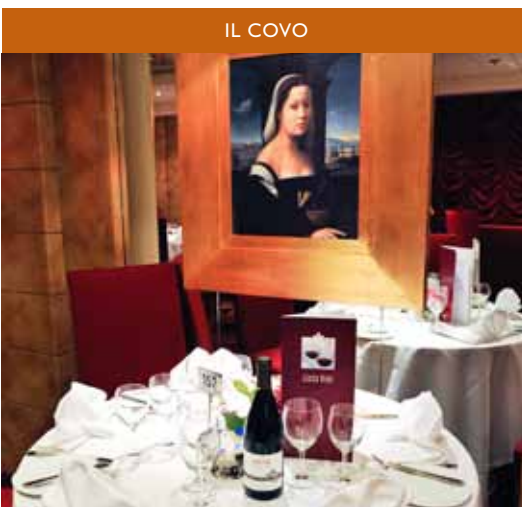

11.2011

MSC SINFONIA

TECHNICAL SHEET

COMMON SERVICES, RESTAURANTS & BARS

ENTERTAINMENT, SPA & SPORTS

CABIN TYPES

TECHNICAL CHARACTERISTICS OF THE SHIP	
GROSS TONNAGE	58.625 tons
LENGTH	251,25 m
BEAM	28,80 m
HEIGHT	54 m
DECKS	13, incl. 9 for guests
LIFTS	9
VOLTAGE (in cabin)	110/220 Volts
MAXIMUM SPEED	21,70 knots
STABILIZERS	Stabilized with 2 fins
NUMBER OF PASSENGERS	1.554 (on double basis)
NUMBER OF CABINS	777
CREW MEMBERS	about 765
POOLS	2, both with child-appropriate areas; 2 whirlpools baths