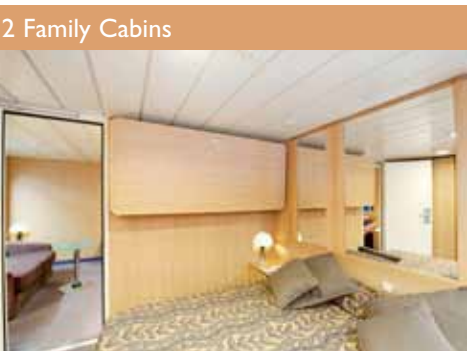

POOLS	Seats	Use	Surface (m²)	Deck
LE PISCINE		Pool area		11 Debussy

Balcony suites (≈27 m²)

Double bed.

Air conditioning, spacious wardrobe, bathroom with bathtub, TV, telephone, cable internet connection (for a fee), mini bar, safe deposit box.

Inside cabins (13 m²)

Double bed can be converted into two single beds.

Air conditioning, bathroom with shower, TV, telephone, mini bar, safe deposit box.

A bedroom area and a living area with up to 4 berths (22 m²)

Double bed can be converted into two single beds.

Air conditioning, bathroom with shower, TV, telephone, mini bar, safe deposit box.

Inside (21 m²)

Single beds.

Air conditioning, bathroom with shower, TV, telephone, mini bar, safe deposit box.

Cabins with porthole (13 m²)

Double bed can be converted into two single beds.

Air conditioning, bathroom with shower, TV, telephone, mini bar, safe deposit box.

FACILITIES FOR PEOPLE WITH DISABILITIES	
Available categories	cat. 3, 4
Cabin door width	88 cm
Bathroom door width	88 cm
Size of cabin (floor space)	21 m²
Size of bathroom	2,5 m²
Is there a fold-down seat in the shower?	Yes
Height of seat from the floor	45 cm
Does the WC seat have grab rails?	Yes
Are wheelchairs available on board?	In limited numbers on request
Are all decks/public areas accessible?	Yes
Are all lifeboats wheelchair-accessible?	Yes
Do the elevators have deck indicators?	Yes
Can severely visually impaired/blind guests be catered for on the cruise?	Only with full-time carer