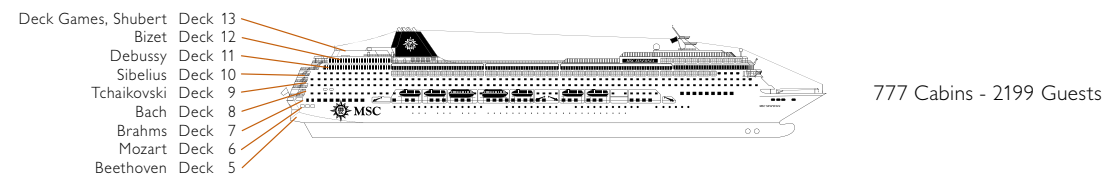

DECK PLAN & ACCOMMODATION

CABINS CATEGORIES			
1 Inside	4 Inside	7 Ocean View	10 Ocean View
2 Inside	5 Inside	8 Ocean View	11 Balcony Suite
3 Inside	6 Ocean View	9 Ocean View	

• 3rd bed available in Cat. 1-2-3-4-7-8-9-10-11
• 4th bed available in Cat. 1-2-3-4-8-9-10
• All cabins have one double bed convertible to two single beds, except cabins for people with disabilities (H).
* Certain cabins have restricted views.

LEGEND	
▲ Sofa bed	H Cabin for people with disabilities
■ 3rd bed is a bunk bed	F.C. Family Cabin
■ 3rd and 4th beds are bunks	

Data and descriptions are subject to change and will be verified at time of booking.

PUBLIC AREAS

LOUNGES & CONFERENCE ROOMS

- THEATRE
- LIBRARY, CARD ROOM, SMOKERS ROOM, MEETING ROOMS

RESTAURANTS & BARS

- 4 RESTAURANTS
- 10 BARS

WELLNESS & SPA

- 2 WHIRLPOOL BATHS
- SOLARIUM, BEAUTY FARM, SAUNA, TURKISH BATH, RELAXATION ROOM, HAIRDRESSER

SPORTS

- GYMNASIUM
- SHUFFLEBOARD, POWER WALKING TRACK, MINIGOLF, TENNIS, BASKETBALL, VOLLEYBALL, GOLF SIMULATOR, FIVE-A-SIDE FOOTBALL

ENTERTAINMENT

- KARAOKE, INTERNET POINT, VIDEO GAMES
- CHILDREN PLAYROOM, TEENAGERS AREA
- DISCOTHEQUE, THEATRE
- CASINO
- 2 POOLS
- PHOTO GALLERY

COMMON SERVICES

- DUTY FREE SHOPS, SHOPPING AREA, PHOTO SHOP
- MEDICAL CENTER
- EXCURSION OFFICE
- WI-FI INTERNET CONNECTION

11.2011

MSC SINFONIA

TECHNICAL SHEET