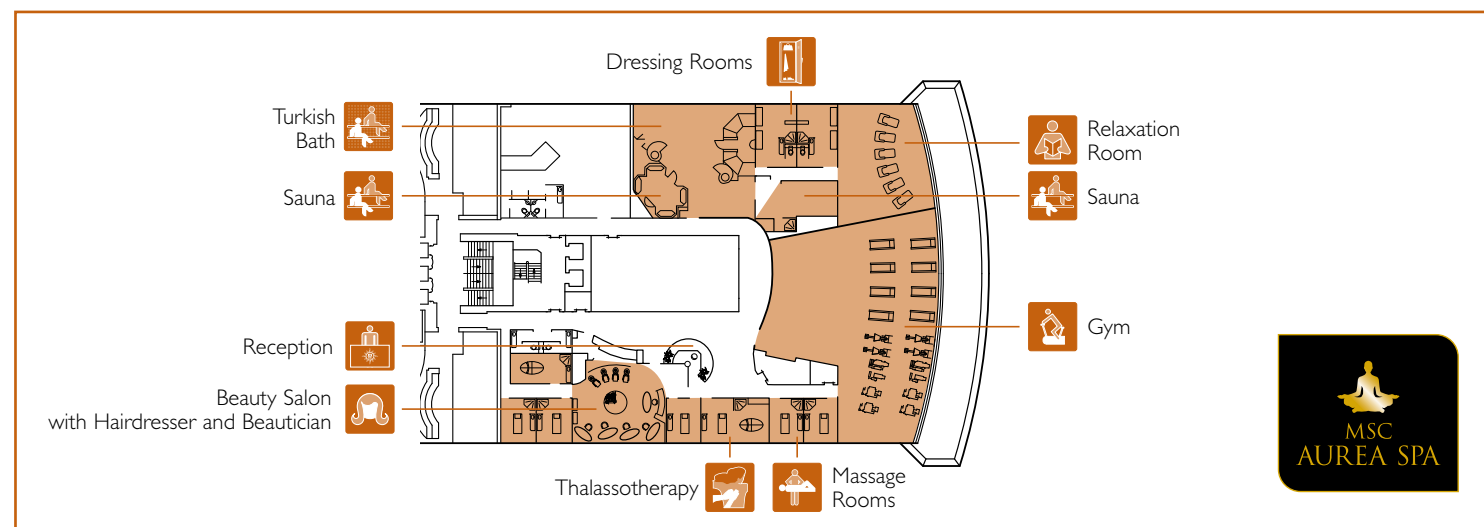

Balcony suites (≈27 m²)

Double bed.

Air conditioning, spacious wardrobe, bathroom with bathtub, TV, telephone, cable internet connection (for a fee), mini bar, safe deposit box.