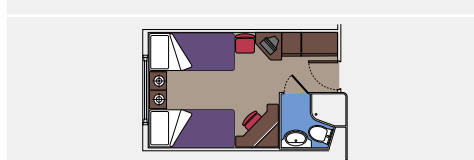

Cabins with porthole (13 m²)

Double bed can be converted into two single beds.

Air conditioning, bathroom with shower, TV, telephone, mini bar, safe deposit box.

FACILITIES FOR PEOPLE WITH DISABILITIES	
Available categories	cat. 3, 4
Cabin door width	88 cm
Bathroom door width	88 cm
Size of cabin (floor space)	21 m²
Size of bathroom	2,5 m²
Is there a fold-down seat in the shower?	Yes
Height of seat from the floor	45 cm
Does the WC seat have grab rails?	Yes
Are wheelchairs available on board?	In limited numbers on request
Are all decks/public areas accessible?	Yes
Are all lifeboats wheelchair-accessible?	Yes
Do the elevators have deck indicators?	Yes
Can severely visually impaired/blind guests be catered for on the cruise?	Only with full-time carer