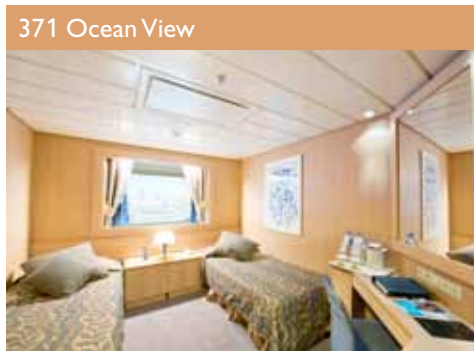

Inside cabins (13 m²)

Double bed can be converted into two single beds.

Air conditioning, bathroom with shower, TV, telephone, mini bar, safe deposit box.

A bedroom area and a living area with up to 4 berths (22 m²)

Double bed can be converted into two single beds.

Air conditioning, bathroom with shower, TV, telephone, mini bar, safe deposit box.

Inside (21 m²)

Single beds.

Air conditioning, bathroom with shower, TV, telephone, mini bar, safe deposit box.

Cabins with porthole (13 m²)

Double bed can be converted into two single beds.

Air conditioning, bathroom with shower, TV, telephone, mini bar, safe deposit box.

FACILITIES FOR PEOPLE WITH DISABILITIES	
Available categories	cat. 3, 4
Cabin door width	88 cm
Bathroom door width	88 cm
Size of cabin (floor space)	21 m²
Size of bathroom	2,5 m²
Is there a fold-down seat in the shower?	Yes
Height of seat from the floor	45 cm
Does the WC seat have grab rails?	Yes
Are wheelchairs available on board?	In limited numbers on request
Are all decks/public areas accessible?	Yes
Are all lifeboats wheelchair-accessible?	Yes
Do the elevators have deck indicators?	Yes
Can severely visually impaired/blind guests be catered for on the cruise?	Only with full-time carer