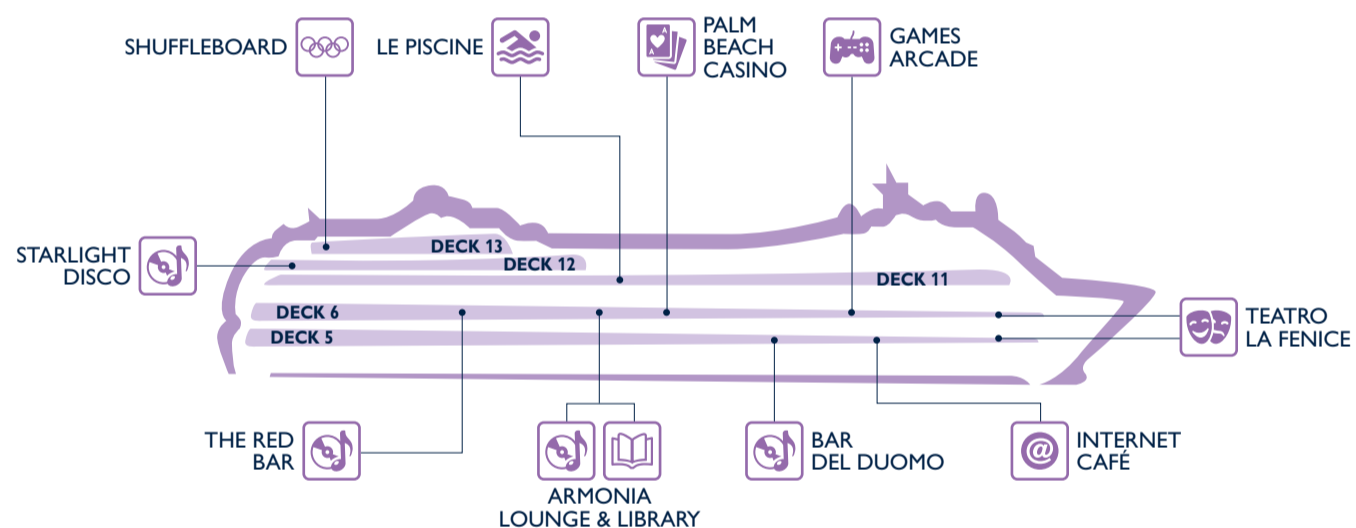

Bars	Deck
ARMONIA LOUNGE & LIBRARY	6
BAR DEL DUOMO	5
CAFFÈ SAN MARCO	6
CIGAR ROOM	5
PALM BEACH CASINO	6
STARLIGHT DISCO	12
THE RED BAR	6
THE WHITE LION PUB	5

# SHOPPING

Shops	Deck
ACCESSORIES SHOP	6
BOUQUETTE	5
EXCURSION OFFICE	5
FASHION JEWELLERY, WATCHES AND SUNGLASSES	5
JEWELLERY	5

Shops	Deck
MSC SHOP	5
MINI MALL	5
MSC AUREA SPA	11
PHOTO GALLERY	6
PERFUMERY	5

# ENTERTAINMENT

Fun	Deck
ARMONIA LOUNGE & LIBRARY	6
BAR DEL DUOMO	5
GAMES ARCADE	6
INTERNET CAFÉ	5
LE PISCINE	11
PALM BEACH CASINO	6

Fun	Deck
SHUFFLEBOARD	13
STARLIGHT DISCO	12
TEATRO LA FENICE	6
THE RED BAR	6

# FAMILY & FUN

Family Areas	Deck
BABY CLUB (under 3 yrs)	11
DOREMI SPRAY PARK	11
GELATERIA ITALIANA	11
JUNIORS CLUB (7-11 yrs)	12
LE PISCINE	11
MINI CLUB (3-6 yrs)	11
MINIGOLF	13

Family Areas	Deck
SPORT CENTER	13
TEATRO LA FENICE	5
TEENS CLUB (15-17 yrs)	6
VIRTUAL ARCADE	6
YOUNG CLUB (12-14 yrs)	12