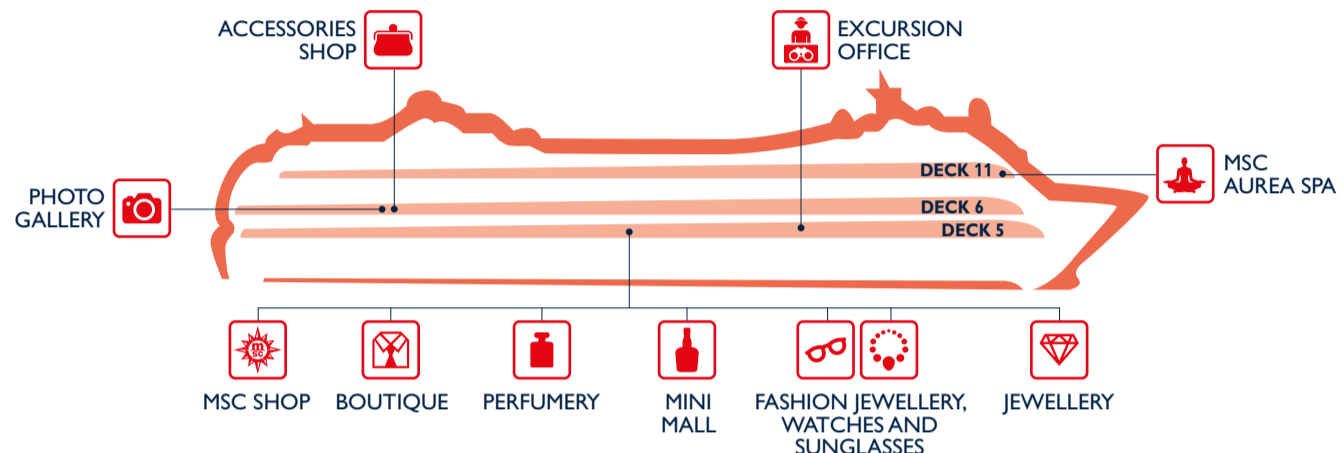

# EAT & DRINK

Restaurants	Deck
IL GIRASOLE (Cafeteria, Hamburger Paradise, Pizza & Pasta)	11
LA BRASSERIE BUFFET RESTAURANT	11
LA PERGOLA	6
MARCO POLO	5

Outdoor Bars	Deck
GELATERIA ITALIANA	11
IL LIDO BAR	11
TOP 13 BAR	13
VITAMIN BAR	11

Bars	Deck
ARMONIA LOUNGE & LIBRARY	6
BAR DEL DUOMO	5
CAFFÈ SAN MARCO	6
CIGAR ROOM	5
PALM BEACH CASINO	6
STARLIGHT DISCO	12
THE RED BAR	6
THE WHITE LION PUB	5

# SHOPPING

Shops	Deck
ACCESSORIES SHOP	6
BOUQUETTE	5
EXCURSION OFFICE	5
FASHION JEWELLERY, WATCHES AND SUNGLASSES	5
JEWELLERY	5

Shops	Deck
MSC SHOP	5
MINI MALL	5
MSC AUREA SPA	11
PHOTO GALLERY	6
PERFUMERY	5

# ENTERTAINMENT

Fun	Deck
ARMONIA LOUNGE & LIBRARY	6
BAR DEL DUOMO	5
GAMES ARCADE	6
INTERNET CAFÉ	5
LE PISCINE	11
PALM BEACH CASINO	6

Fun	Deck
SHUFFLEBOARD	13
STARLIGHT DISCO	12
TEATRO LA FENICE	6
THE RED BAR	6