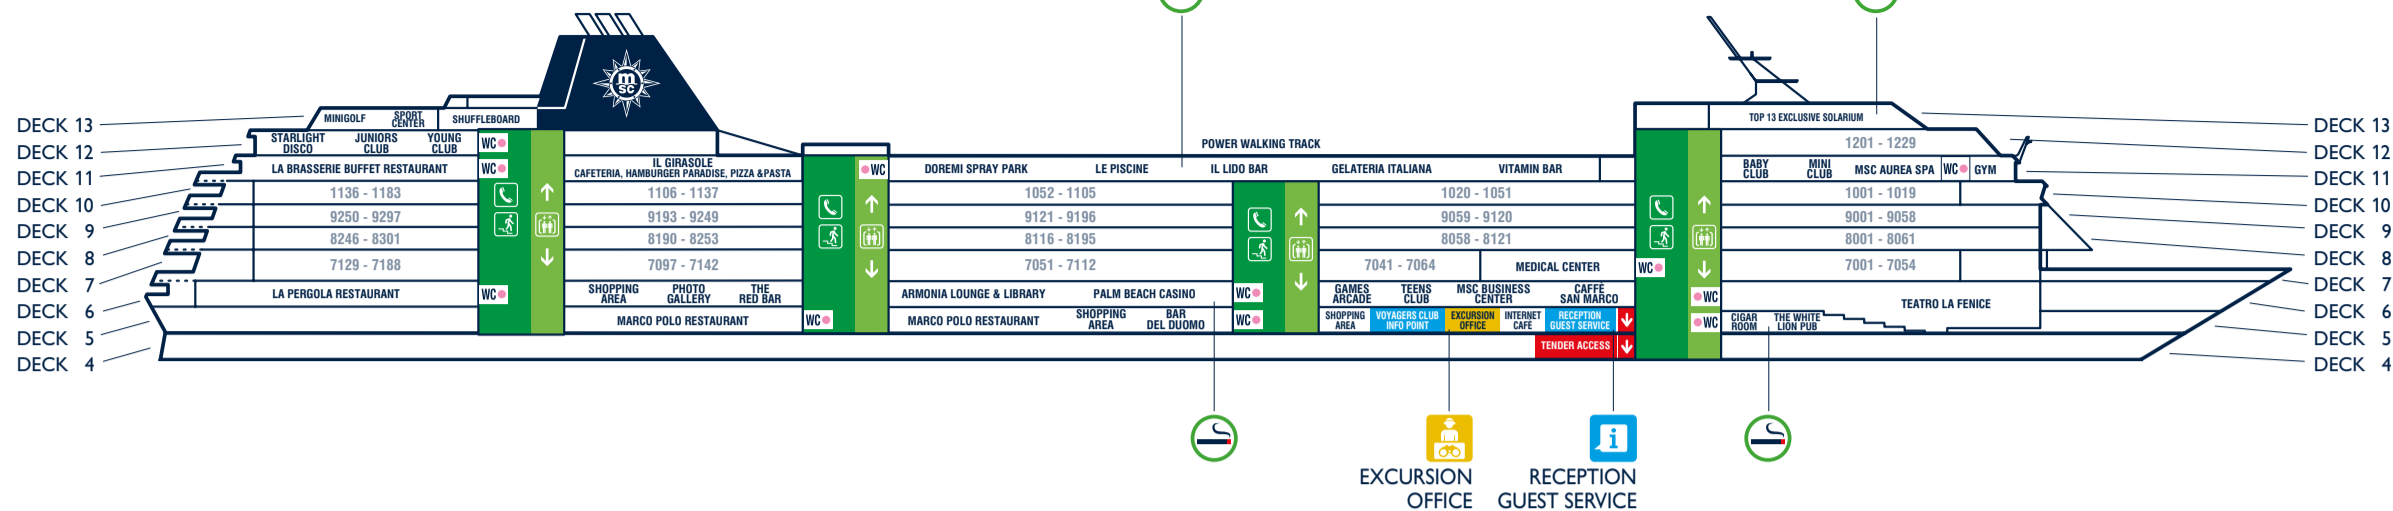

AFT

FORWARD

INFORMATION EXCURSION OFFICE	LIFT STAIRS TELEPHONE EXIT ENTRANCE	TOILETS CHANGING STATION	SMOKING AREAS Further restrictions may apply depending on local regulations. Please always refer to the signs available.

DECK 13

- Minigolf
- Shuffleboard
- Sport Center
- TOP 13 Exclusive Solarium

DECK 12

- Juniors Club
- Power Walking Track
- Starlight Disco
- Young Club

DECK 11

- Baby Club
- Doremi Spray Park
- Gelateria Italiana
- Gym
- Il Girasole Cafeteria, Hamburger Paradise, Pizza & Pasta
- Il Lido Bar
- La Brasserie Buffet Restaurant
- Le Piscine
- Mini Club
- MSC Aurea Spa
- Vitamin Bar

DECK 7

- Medical Center

DECK 6

- Armonia Lounge & Library
- Caffè San Marco
- Games Arcade
- La Pergola Restaurant
- MSC Business Center
- Palm Beach Casino
- Photo Gallery
- Shopping Area
- Teatro la Fenice
- Teens Club
- The Red Bar

DECK 5

- Bar del Duomo
- Cigar Room
- Excursion Office
- Internet Café
- Marco Polo Restaurant
- Reception - Guest service
- Shopping Area
- The White Lion Pub
- Voyagers Club Info Point

DECK 4

- Tender Access

USEFUL NUMBERS

RECEPTION - GUEST SERVICE	99
EXCURSION OFFICE	4034
MEDICAL EMERGENCY	111
MINI & JUNIORS CLUB	4108/4120
MSC AUREA SPA	4057
JEAN LOUIS DAVID - HAIR SALON	2732
ONBOARD EMERGENCY NUMBER	2300
MSC ARMONIA (for ship emergency)	On your Cruise Card