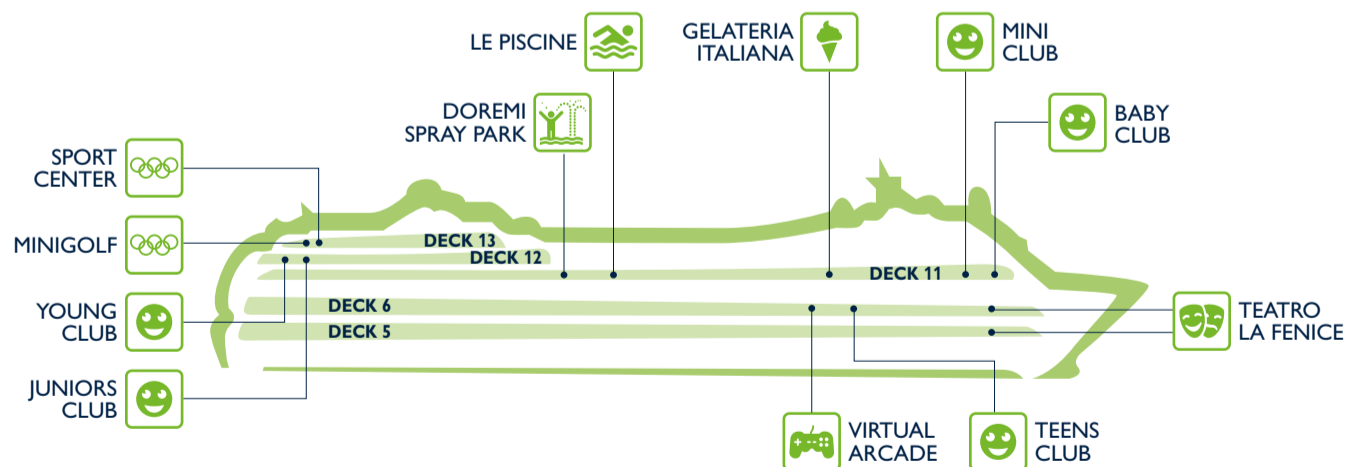

# SHOPPING

Shops	Deck
ACCESSORIES SHOP	6
BOUQUETTE	5
EXCURSION OFFICE	5
FASHION JEWELLERY, WATCHES AND SUNGLASSES	5
JEWELLERY	5

Shops	Deck
MSC SHOP	5
MINI MALL	5
MSC AUREA SPA	11
PHOTO GALLERY	6
PERFUMERY	5

# ENTERTAINMENT

Fun	Deck
ARMONIA LOUNGE & LIBRARY	6
BAR DEL DUOMO	5
GAMES ARCADE	6
INTERNET CAFÉ	5
LE PISCINE	11
PALM BEACH CASINO	6

Fun	Deck
SHUFFLEBOARD	13
STARLIGHT DISCO	12
TEATRO LA FENICE	6
THE RED BAR	6

# FAMILY & FUN

Family Areas	Deck
BABY CLUB (under 3 yrs)	11
DOREMI SPRAY PARK	11
GELATERIA ITALIANA	11
JUNIORS CLUB (7-11 yrs)	12
LE PISCINE	11
MINI CLUB (3-6 yrs)	11
MINIGOLF	13

Family Areas	Deck
SPORT CENTER	13
TEATRO LA FENICE	5
TEENS CLUB (15-17 yrs)	6
VIRTUAL ARCADE	6
YOUNG CLUB (12-14 yrs)	12

# SPORT & WELLBEING

Sport & Wellbeing	Deck
AUREA SPA RECEPTION	11
JEAN LOUIS DAVID	11
GYM	11
LE PISCINE	11
MASSAGE ROOMS	11
MEDICAL SPA	11
MINIGOLF	13

Sport & Wellbeing	Deck
POWER WALKING TRACK	12
SHUFFLEBOARD	13
SPORT CENTER	13
TANNING LAMPS	11
THERMAL AREA	11
TOP 13 EXCLUSIVE SOLARIUM	13
WHIRLPOOL BATH	11